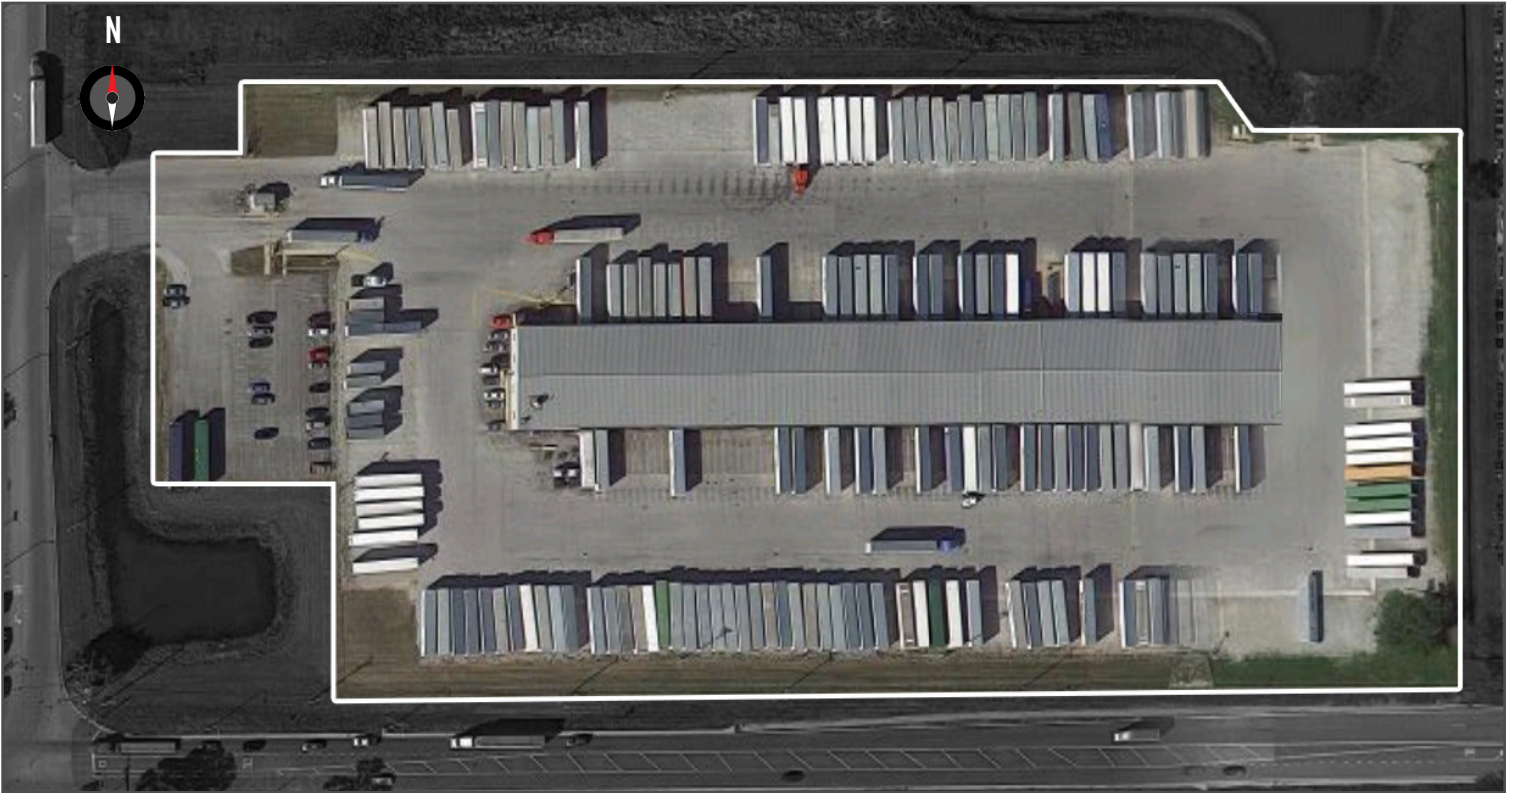

Burr & Temkin

88 Loading Postions Near Chicago

FOR LEASE

• • • • • 1325 S. Central Avenue, University Park, IL • • • • •

Property Details

- ±12 Acres
- 88 Loading positions
- ±44,800 ft² Dock (80' wide)
- ±3,520 ft² Office

Lease Rate:

\$625/door/net

David Lane
333 N. Michigan Avenue, Suite 1815
Chicago, IL 60601
312-263-2722
lane@burrtemkin.com

This statement is based upon information we believe to be correct and is obtained from sources we regard as reliable, but we assume no liability for errors or omissions therein.